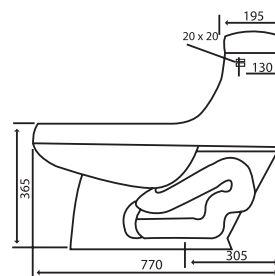

NOTES

- Product Code - TIBEON
- UPC - 067472030683
- Weight - 64lbs/ 29.03kg

FACTS

- One Box
- Container Program Available - 588
- 12 per Skid

SYLVIA TOILET IN A BOX

FEATURES

- **Two Piece Low Consumption Toilet**
- **Siphonjet Flush System**
- **Closed Rim Cleaning Action**
- **Insulated Tank**
- **Flush Chrome Front Tip Lever**
- **6.0 lpf (1.6ga)**
- **CSA Approved**
- **ASME Approved**
- **Vitreous China (ceramic)**

NOTES

- **Product Code - STIB**
- **UPC - 067472028994**
- **Weight - 79lbs/ 36.1kg**
- **736mm x 445mm x 762mm (29" x 17.5" x 30")**
- **Suitable for New Home or Renovation Construction**

FACTS

- **Individual Box**
- **Container Program Available**
- **12 per Skid**

VIENNA TOILET IN A BOX

FEATURES

- One Piece
- 305mm Strap Rough In
- Jet Siphonic
- Closed Rim Swirl Action
- Insulated Tank
- Flush Chrome Side Tip Lever
- 6.0 lpf (1.6ga)
- CSA Approved

NOTES

- Product Code - VTIB1
- UPC - 773967308532
- Weight - 89lbs/ 40.37kg
- Suitable for New Home or Renovation Construction

FACTS

- Individual Box
- Container Program Available - 386
- 12 per Skid

ALEXIS TIB

PACKAGING

- TOILET BOWL
- TANK
- SEAT
- WAX SEAL
- STAINLESS STEEL WATER SUPPLY TUBE & HARDWARE
- CARTON DIMENSIONS:
17.72" x 17.72" x 35.83"