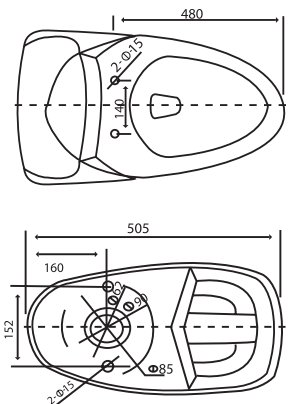

FEATURES

- White Only
- 203mm x 533mm x 457mm (8" x 21" x 18")
- Vitreous China (ceramic)
- CSA/UPC/IPC Approved
- 4" Faucet Centres

NOTES

- Product Code - LCS
- UPC - 067472017288
- Weight - 16.5lbs/ 7.5kg
- Suitable for New Home or Renovation Construction
- Front Overflow
- Self Rimming Edge

NOTES

- **Product Code - STIB**
- **UPC - 067472028994**
- **Weight - 79lbs/ 36.1kg**
- **736mm x 445mm x 762mm (29" x 17.5" x 30")**
- **Suitable for New Home or Renovation Construction**

FACTS

- **Individual Box**
- **Container Program Available**
- **12 per Skid**

VIENNA TOILET IN A BOX

FEATURES

- One Piece
- 305mm Strap Rough In
- Jet Siphonic
- Closed Rim Swirl Action
- Insulated Tank
- Flush Chrome Side Tip Lever
- 6.0 lpf (1.6ga)
- CSA Approved

NOTES

- Product Code - VTIB1
- UPC - 773967308532
- Weight - 89lbs/ 40.37kg
- Suitable for New Home or Renovation Construction

FACTS

- Individual Box
- Container Program Available - 386
- 12 per Skid

ALEXIS TIB

PACKAGING

- TOILET BOWL
- TANK
- SEAT
- WAX SEAL
- STAINLESS STEEL WATER SUPPLY TUBE & HARDWARE
- CARTON DIMENSIONS:
17.72" x 17.72" x 35.83"